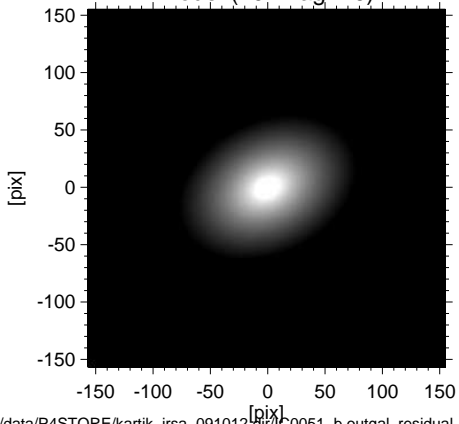

IC0051_b.outgal

IC0051_b.outgal masked

model (20<mag<26)

residual 19.3424