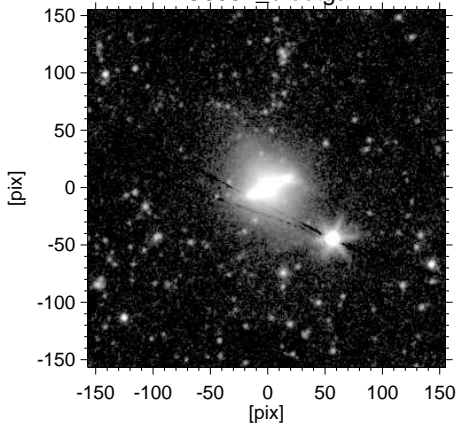

IC0051_b.outgal

IC0051_b.outgal masked

model (20<mag<26)

residual 19.3424