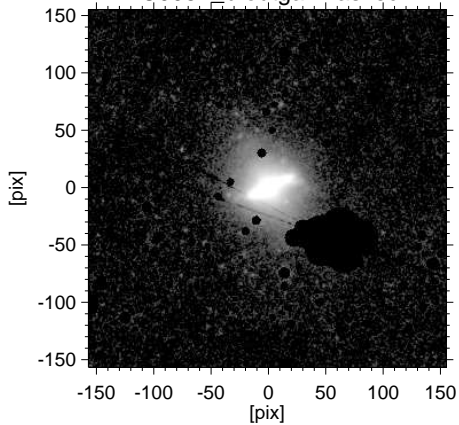

IC0051_b.outgal

IC0051_b.outgal masked

model (20<mag<26)

residual 19.3424